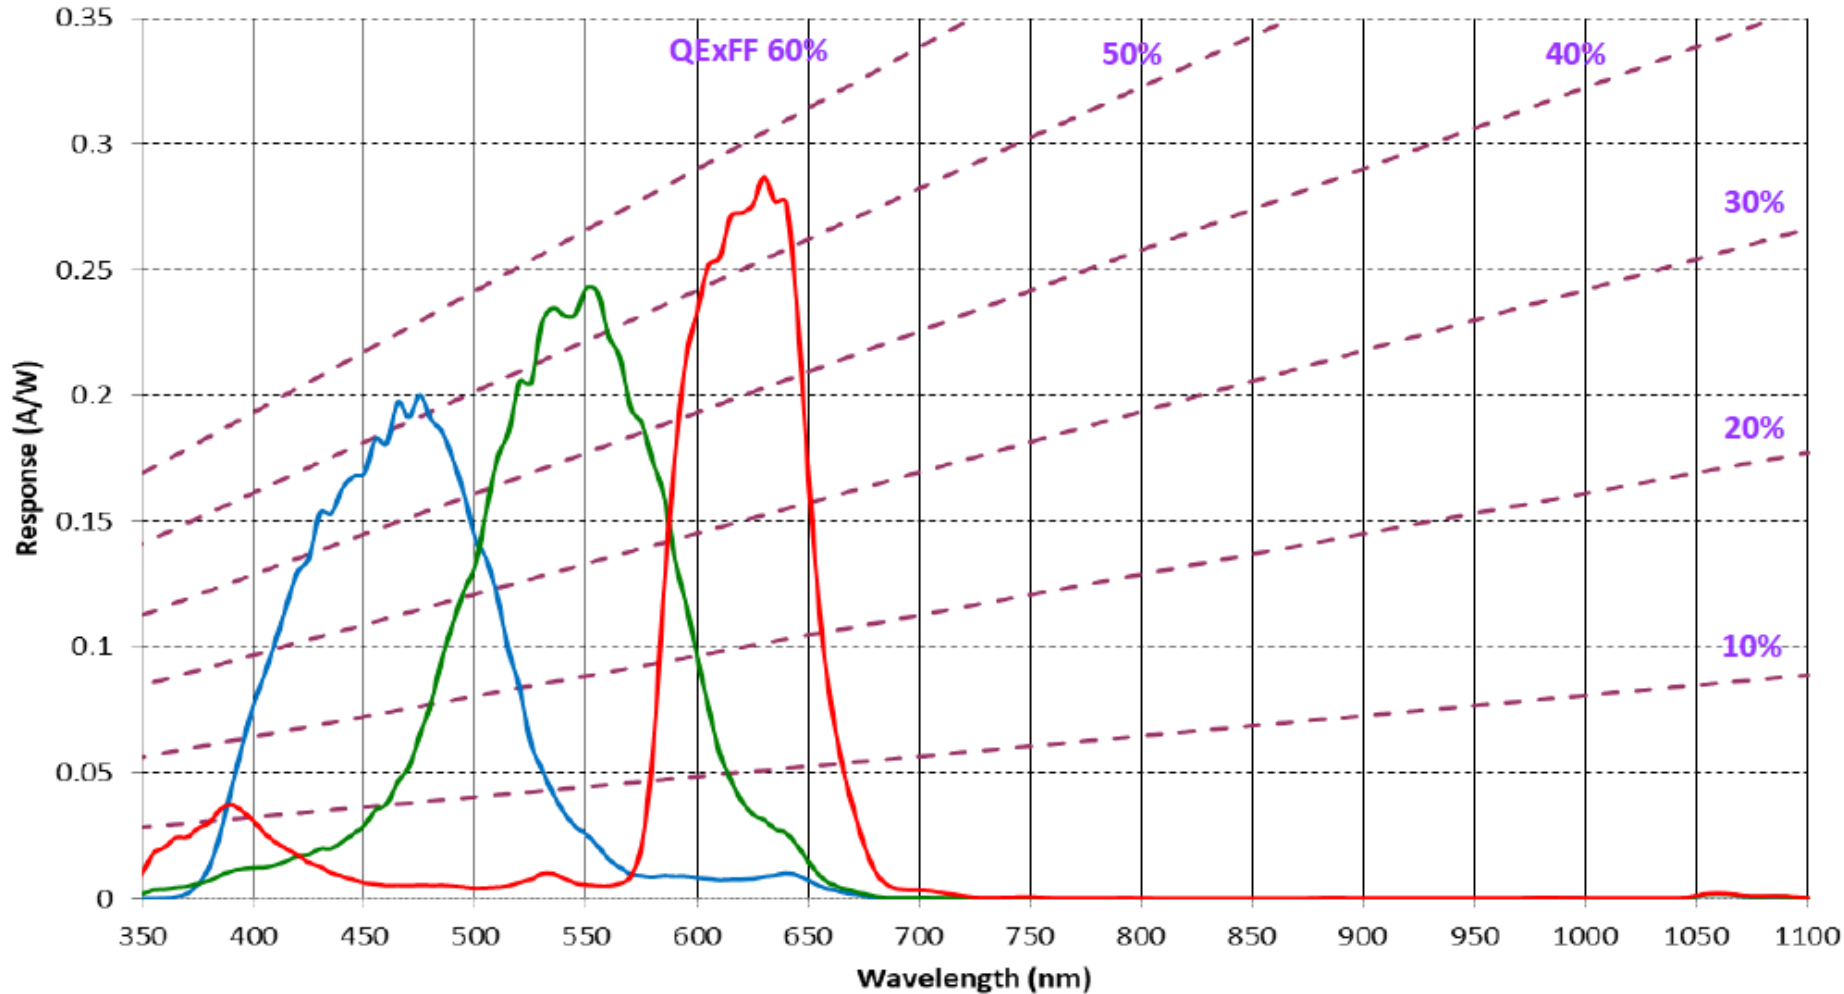

Spectral Response Curve Color (mono not available)

Phantom Flex4K, 4K-GS

Spectral Response Curve Color (mono not available)

Phantom Flex4K, 4K-GS