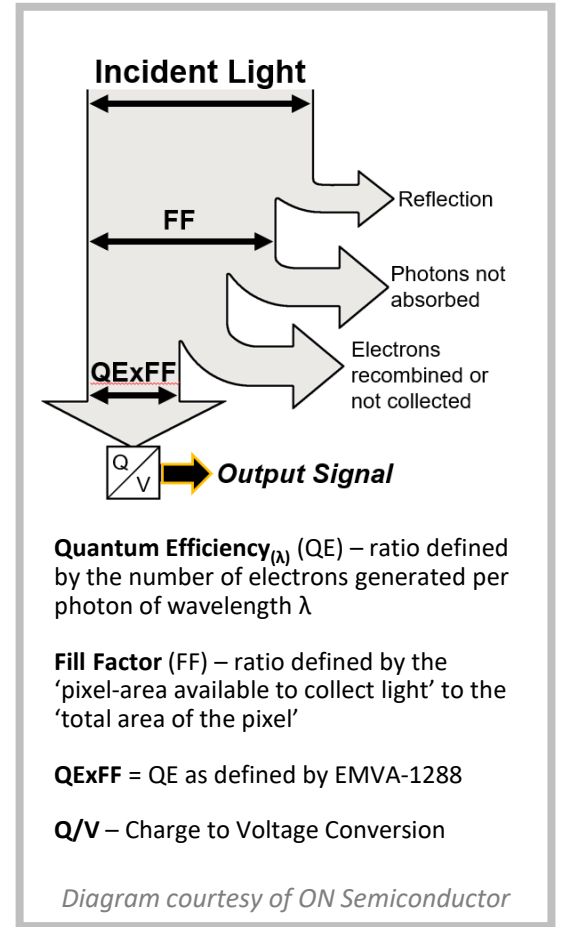

Spectral Response Curve Color (mono not available)

Phantom Flex4K, 4K-GS

Spectral Response Curve Color (mono not available)

Phantom Flex4K, 4K-GS