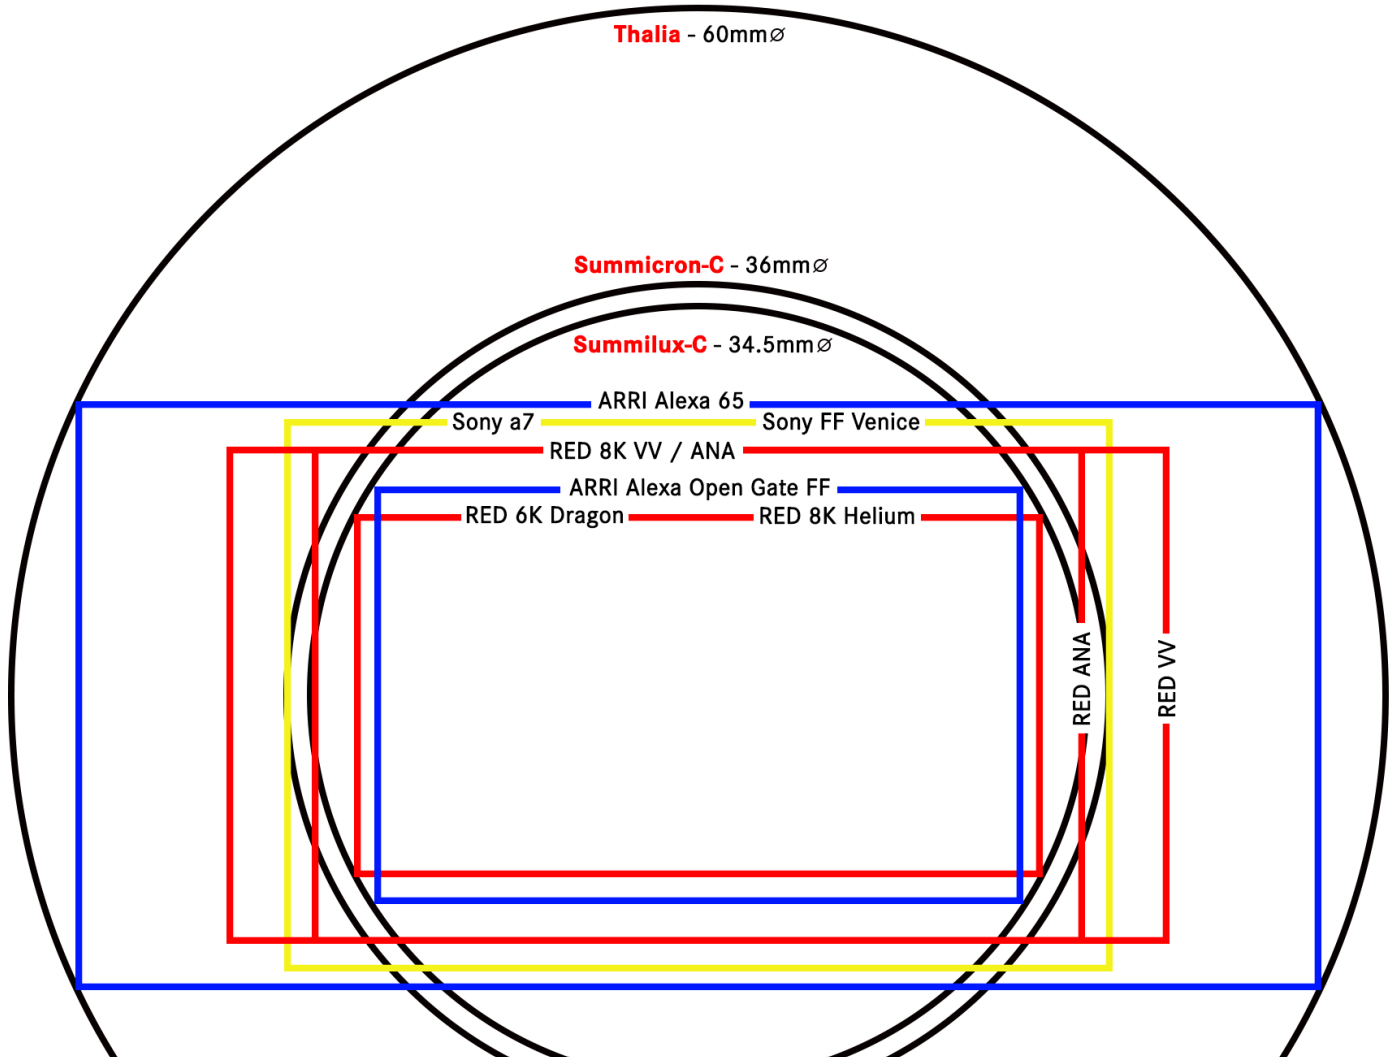

## Image Circle & Sensor Sizes

### SENSOR Ø

59.86mm  
 46.30mm  
 43.27mm  
 43.27mm  
 34.32mm  
 33.80mm  
 33.50mm